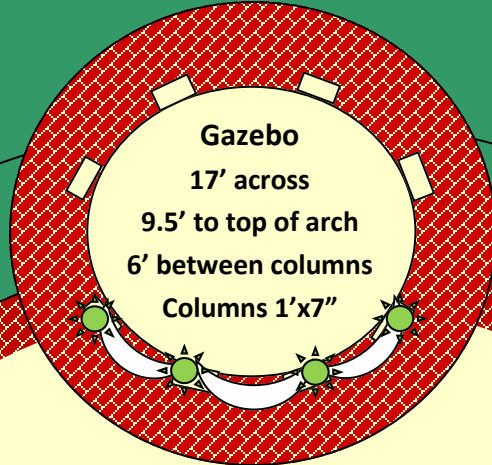

**MONTICELLO OPERA HOUSE
 PERKINS BANQUET HALL
 2,970 SQ FT**

MONTICELLO OPERA HOUSE

DOORS

DOORS

STAGE
29' X 29'

THIS STAGE GRAPHIC
STAGE
IS NOT
REPRESENTATIVE

311 SEATS
& DRESSING
ROOMS

East Parking:
City lot across US-19

Rear of Building

South Entrance
(Load in)

Walnut Street

West Entrance

North Parking
Local business lots including
Monticello News across US-90

Mulberry Street