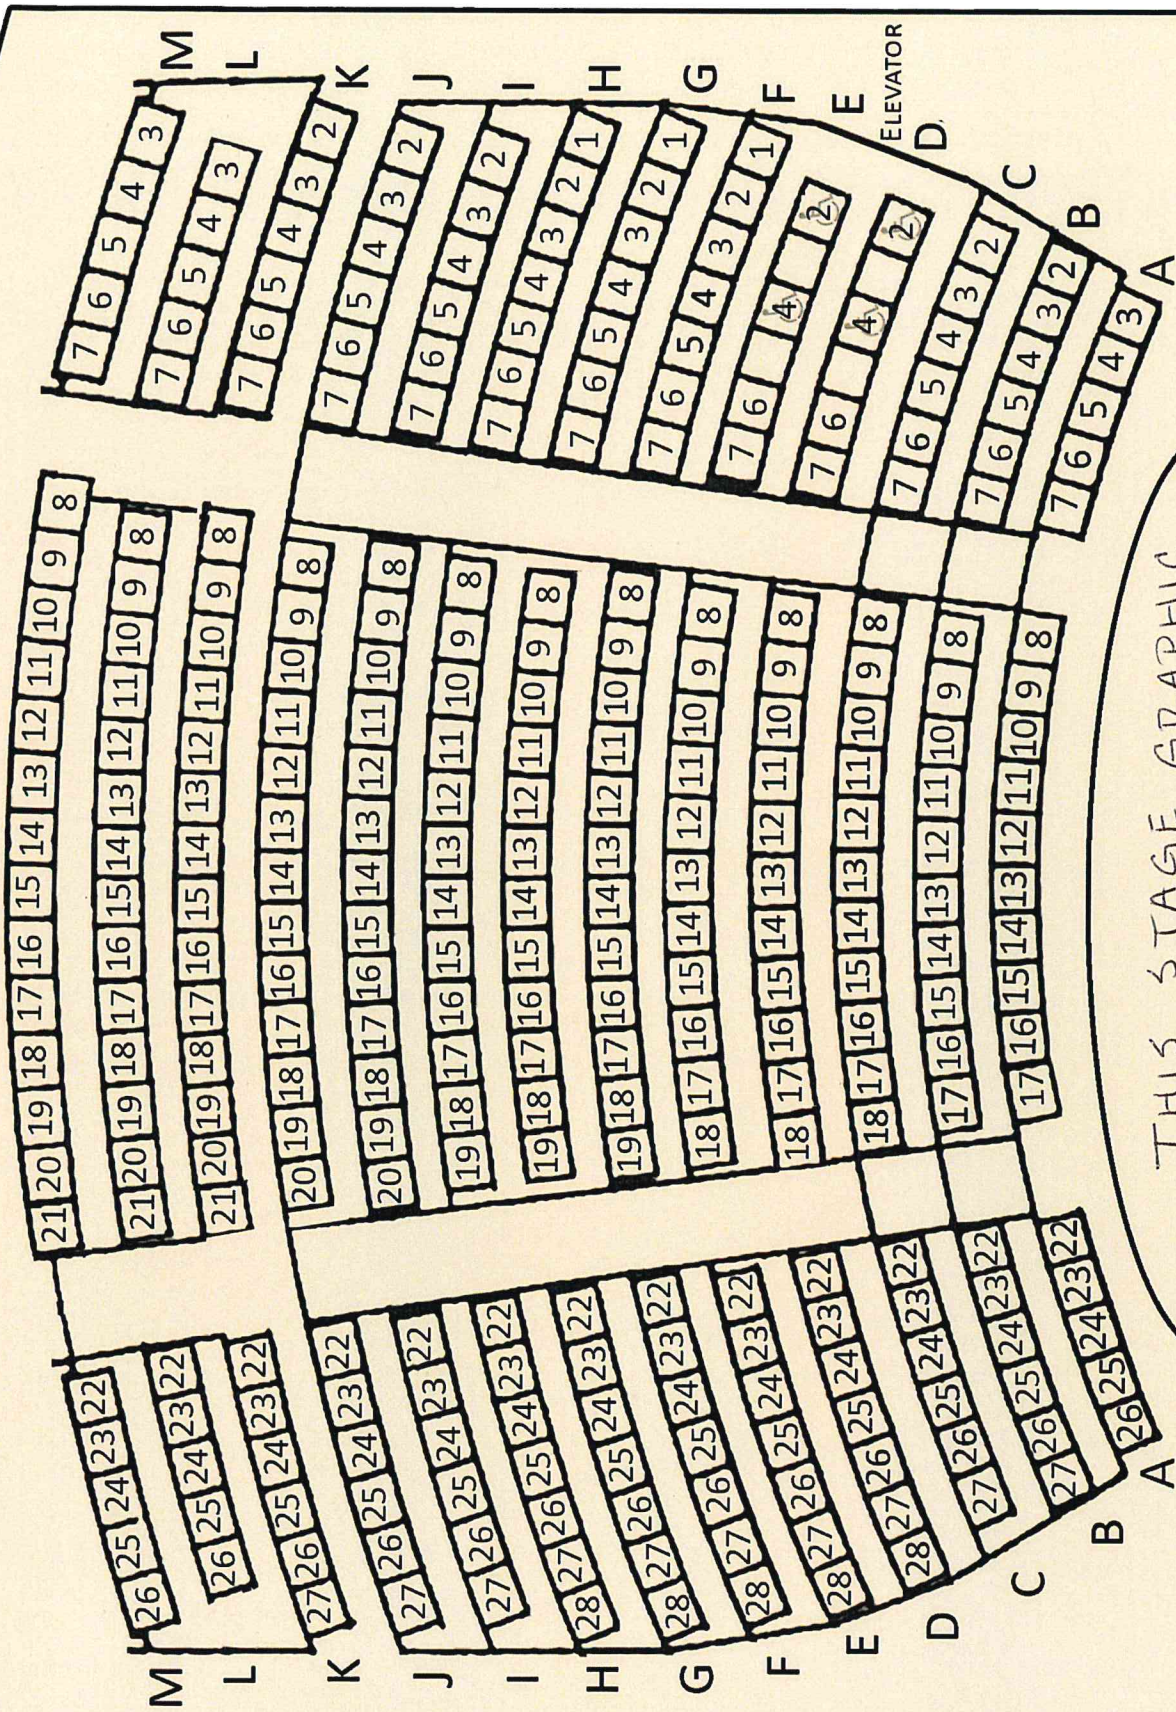

**MONTICELLO OPERA HOUSE
 PERKINS BANQUET HALL
 2,970 SQ FT**

MONTICELLO OPERA HOUSE

DOORS

DOORS

STAGE
29' X 29'

THIS STAGE GRAPHIC
STAGE
IS NOT
REPRESENTATIVE

311 SEATS
& DRESSING
ROOMS

East Parking:
City lot across US-19

Rear of Building

South Entrance
(Load in)

Walnut Street

West Entrance

North Parking
Local business lots including
Monticello News across US-90

Mulberry Street