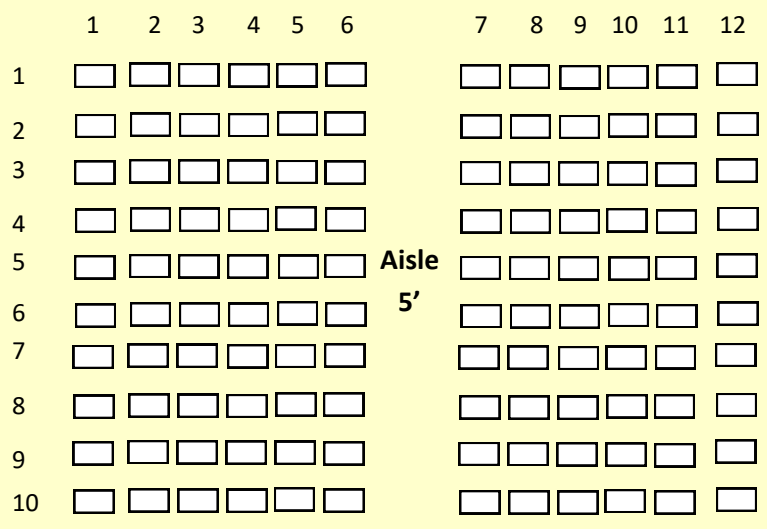

**MONTICELLO OPERA HOUSE
 PERKINS BANQUET HALL
 2,970 SQ FT**

MONTICELLO OPERA HOUSE

DOORS

DOORS

STAGE
29' X 29'

THIS STAGE GRAPHIC
STAGE
IS NOT
REPRESENTATIVE

311 SEATS
& DRESSING
ROOMS

East Parking:
City lot across US-19

Rear of Building

South Entrance
(Load in)

Walnut Street

West Entrance

North Parking
Local business lots including
Monticello News across US-90

Mulberry Street